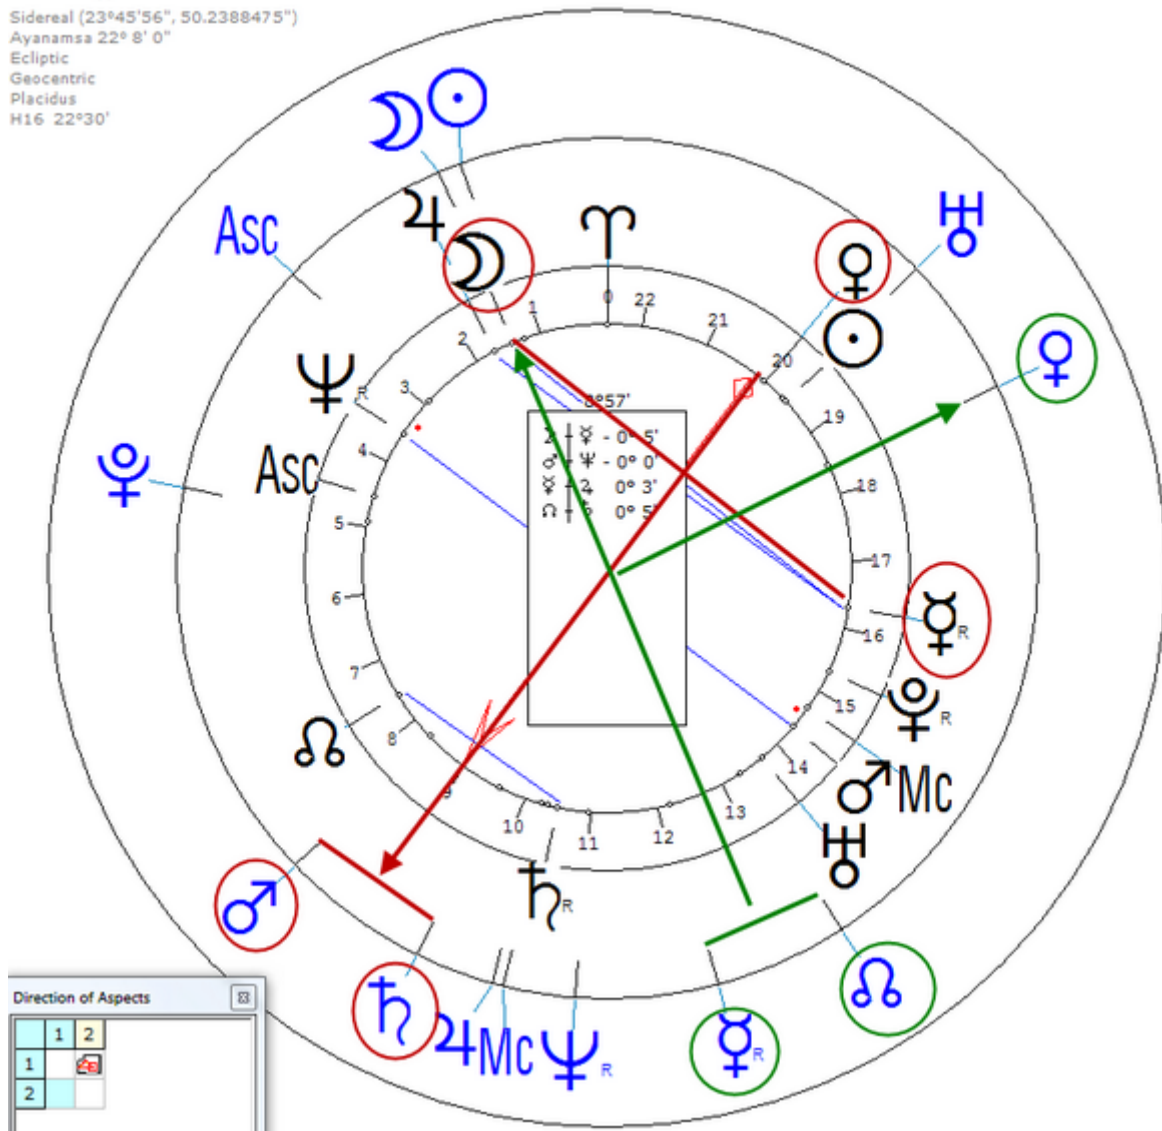

Delphin (Jules Delphin Sirvaux)

12 October 1882 at 16:00 (= 4:00 PM)Les Fessey, France, 47n4915, 6e3107

French actor.

<https://www.astro.com/astro-databank/Delphin>

He died in Paris on 6 May 1938, by asphyxiating himself.

Lunar Return (Harmonic 16)

Lunar $\♂/\text{♃}$ = $\text{♃}_n/\text{♀}_n = \text{♀}_n$ (Neck)

Lunar $\text{♀}/\text{♁}$ = Lunar $\text{♀} = \text{♃}_n$

Lunar $\text{♃}/\text{♀}$ = $\text{♂}_n/\text{♃}_n = \text{Lunar } \text{♁}$

Delphin
12 October 1882 Thu 16:00 (GMT+0:26:04) 47n49 6e31
Les Fessey, France
Sidereal (23°45'56", 50.2388475")
Ayanamsa 22° 8' 0"
Ecliptic
Geocentric
Placidus
H16 22°30'